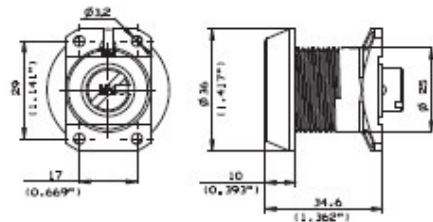

Cylinder for "Miwa" Type KS-112 Locks

Application

Compatible with "Miwa" type KS-112 lock cases.

Operation

360° rotation by operating key.

Materials

Body and plug: high quality brass
Tail: steel
Pins: nickel silver and stainless steel

Standard finish

Nickel satin, shiny brass

Special finishes

Antique brass, SBH, CCSR (polished steel)

Cylinder mechanism

Keys

Cylinder options

- Classic, interactive® platforms
- 3 IN 1 (changeable combination)
- Keyed different, keyed alike
- Master keyed

Standards

CPC

KS-112 type lock

Cylinder for "Miwa" Type HPD Locks

Application

Compatible with "Miwa" type HPD40KJ, HPD27KJ lock cases.

Operation

360° rotation by operating key.

Materials

Body and plug: high quality brass
Tail: steel
Pins: nickel silver and stainless steel

Standard finish

Nickel satin

Special finish

CCSR (polished steel)

Cylinder mechanism

Keys

Cylinder options

- Classic, interactive® platforms
- 3 IN 1 (changeable combination)
- Keyed different, keyed alike
- Master keyed