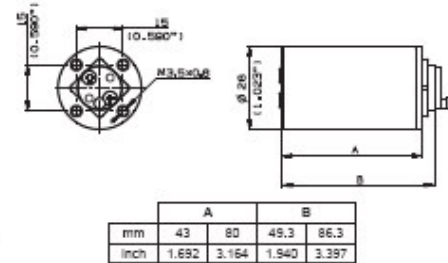

Cylinder for "Keso" Type Locks

Ø26 mm

Application

Compatible with "Keso" type mortise lock cases.

Operation

360° rotation by operating key.

Materials

Body and plug: High quality brass
Pins: nickel silver and stainless steel

Standard finish

Nickel satin

Cylinder mechanism

Keys

Cylinder options

- Classic, interactive® platforms
- Keyed different, keyed alike
- Master keyed

External cylinder