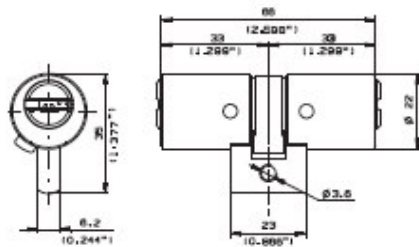

S.C. SANTESIM S.R.L

Email: office@santesim.ro / Web: www.santesim.ro

Adresa: str. Berveni, nr. 49, sect. 1, Bucuresti

Telefon: 0744.326.563

Registru Comertului: J40/17456/2008 / Cod fiscal: 24597020

IBAN: RO12 INGB 0000 9999 0135 1614 / Banca: ING Bank, suc. Bucurestii Noi