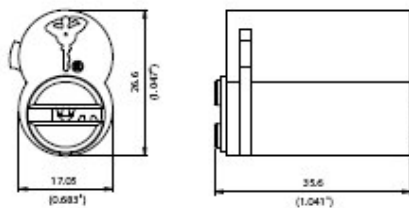

Cylinder for "Yale" Type I.C. Locks

Application
Retrofitting core of "Yale" type housing for various applications.

Operation
Regular key: 360° rotation.
Control key: 90° rotation to enable core extraction.

Materials
Body and plug: high quality brass
Cam: steel
Pins: nickel silver and stainless steel

Standard finishes
Brass, nickel chrome matt

Keys
Reversible nickel silver key with plastic key head and colored insert.
Also available in all nickel silver.

Cylinder options

- Classic, Interactive® platforms
- 3 IN 1 (changeable combination)
- Keyed different, keyed alike
- Master keyed