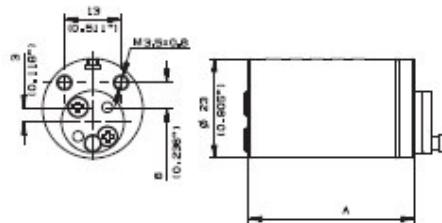

**Cylinder options**

- Classic, Interactive® platforms
- 3 IN 1 (changeable combination)
- Keyed different, keyed alike
- Master keyed

A	
mm	Inch
40.2	1.582
46.6	1.834
53	2.086
62.6	2.464