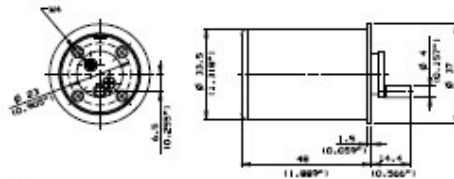

Cylinder for "Cazis" Type Locks

Application

Compatible with "Cazis" type lock cases.

Operation

360° rotation by operating key.

Materials

Body and plug: high quality brass

Cam: steel

Pins: nickel silver and stainless steel

Standard finish

Nickel chrome

Cylinder mechanism

Keys

Cylinder options

- Classic, interactive® platforms
- Keyed different, keyed alike
- Master keyed

External cylinder

Internal cylinder