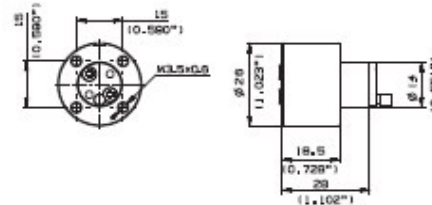

Internal cylinder

Cylinder for "Blindex" Type Locks

For Glass Doors

Application

Compatible with "Blindex" type locks for glass doors.

Operation

360° rotation by operating key.

Materials

Body and plug: high quality brass
Cam: steel
Pins: nickel silver and stainless steel

Standard finish

Nickel satin

Cylinder mechanism

Keys

Cylinder options

- Classic, interactive® platforms
- '3 IN 1' (changeable combination)
- Keyed different, keyed alike
- Master keyed