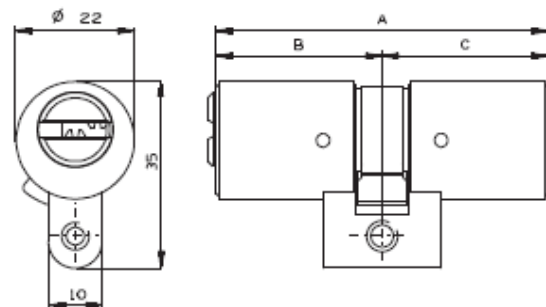

Double cylinder