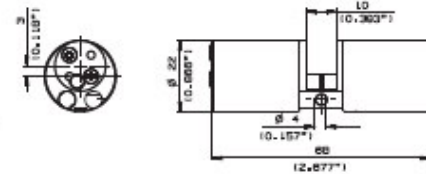

Cylinder mechanism

Keys

Cylinder options

- Classic, interactive® platforms
- '3 IN 1' (changeable combination)
- Keyed different, keyed alike
- Master keyed