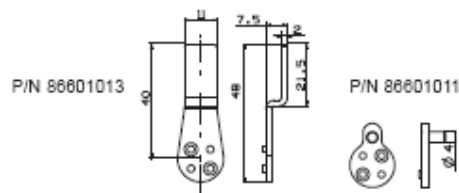

External cylinder

Available as a pair of cylinders – internal and external or external cylinder only.

S.C. SANTESIM S.R.L

Email: office@santesim.ro / Web: www.santesim.ro

Adresa: str. Berveni, nr. 49, sect. 1, Bucuresti

Telefon: 0744.326.563

Registrul Comerțului: J40/17456/2008 / Cod fiscal: 24597020

IBAN: RO12 INGB 0000 9999 0135 1614 / Banca: ING Bank, suc. Bucurestii Noi