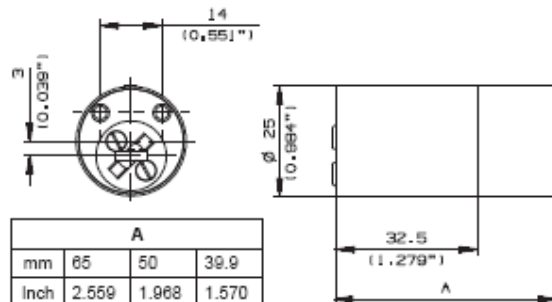

External cylinder

Available as a pair of cylinders – internal and external or external cylinder only.

S.C. SANTESIM S.R.L

Email: office@santesim.ro / Web: www.santesim.ro

Adresa: str. Berveni, nr. 49, sect. 1, Bucuresti

Telefon: 0744.326.563

Registrul Comerțului: J40/17456/2008 / Cod fiscal: 24597020

IBAN: RO12 INGB 0000 9999 0135 1614 / Banca: ING Bank, suc. Bucurestii Noi