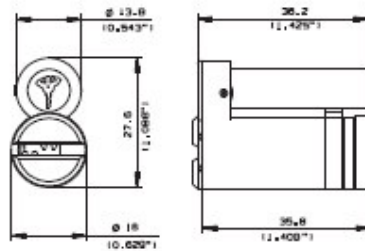

Cylinder for "Schlage" Type I.C. Locks

Application
Retrofitting interchangeable core of "Schlage" type housing for various applications.

Operation
Regular key: 360° rotation.
Control key: 90° rotation enables core extraction.

Materials
Body and plug: high quality brass
Cam: steel
Pins: nickel silver and stainless steel

Standard finish
Nickel chrome matt, shiny brass

Keys
Reversible nickel silver key with plastic key head and colored insert.
Also available in all nickel silver.

Cylinder options

- Classic, Interactive® MTS® platforms
- 3 IN 1 (changeable combination)
- Keyed different, keyed alike
- Master keyed