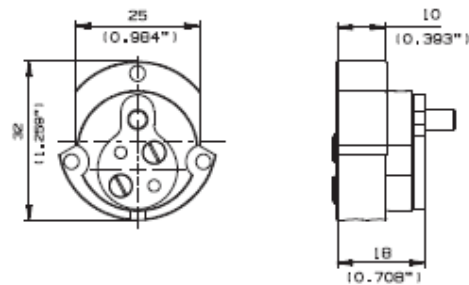

Internal cylinder