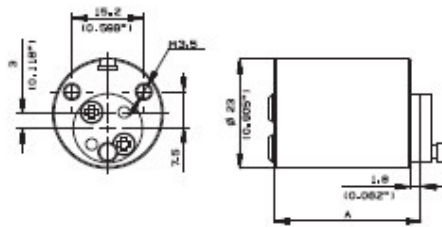

A	
		mm	Inch
External	Internal	30.6	1.204
		40.2	1.582
		46.6	1.834
		53	2.086
		62.6	2.464

S.C. SANTESIM S.R.L

Email: office@santesim.ro / Web: www.santesim.ro

Adresa: str. Berveni, nr. 49, sect. 1, Bucuresti

Telefon: 0744.326.563

Registru Comertului: J40/17456/2008 / Cod fiscal: 24597020

IBAN: RO12 INGB 0000 9999 0135 1614 / Banca: ING Bank, suc. Bucurestii Noi