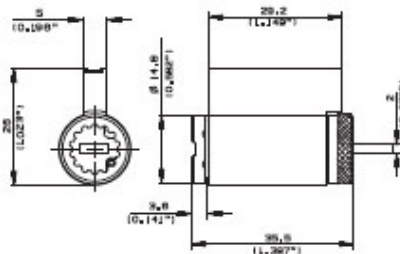

Standards

CPC

S.C. SANTESIM S.R.L

Email: office@santesim.ro / Web: www.santesim.ro

Adresa: str. Berveni, nr. 49, sect. 1, Bucuresti

Telefon: 0744.326.563

Registru Comertului: J40/17456/2008 / Cod fiscal: 24597020

IBAN: RO12 INGB 0000 9999 0135 1614 / Banca: ING Bank, suc. Bucurestii Noi