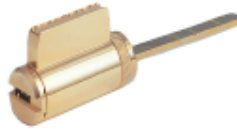

Key In Knob (K.I.K.) Cylinder